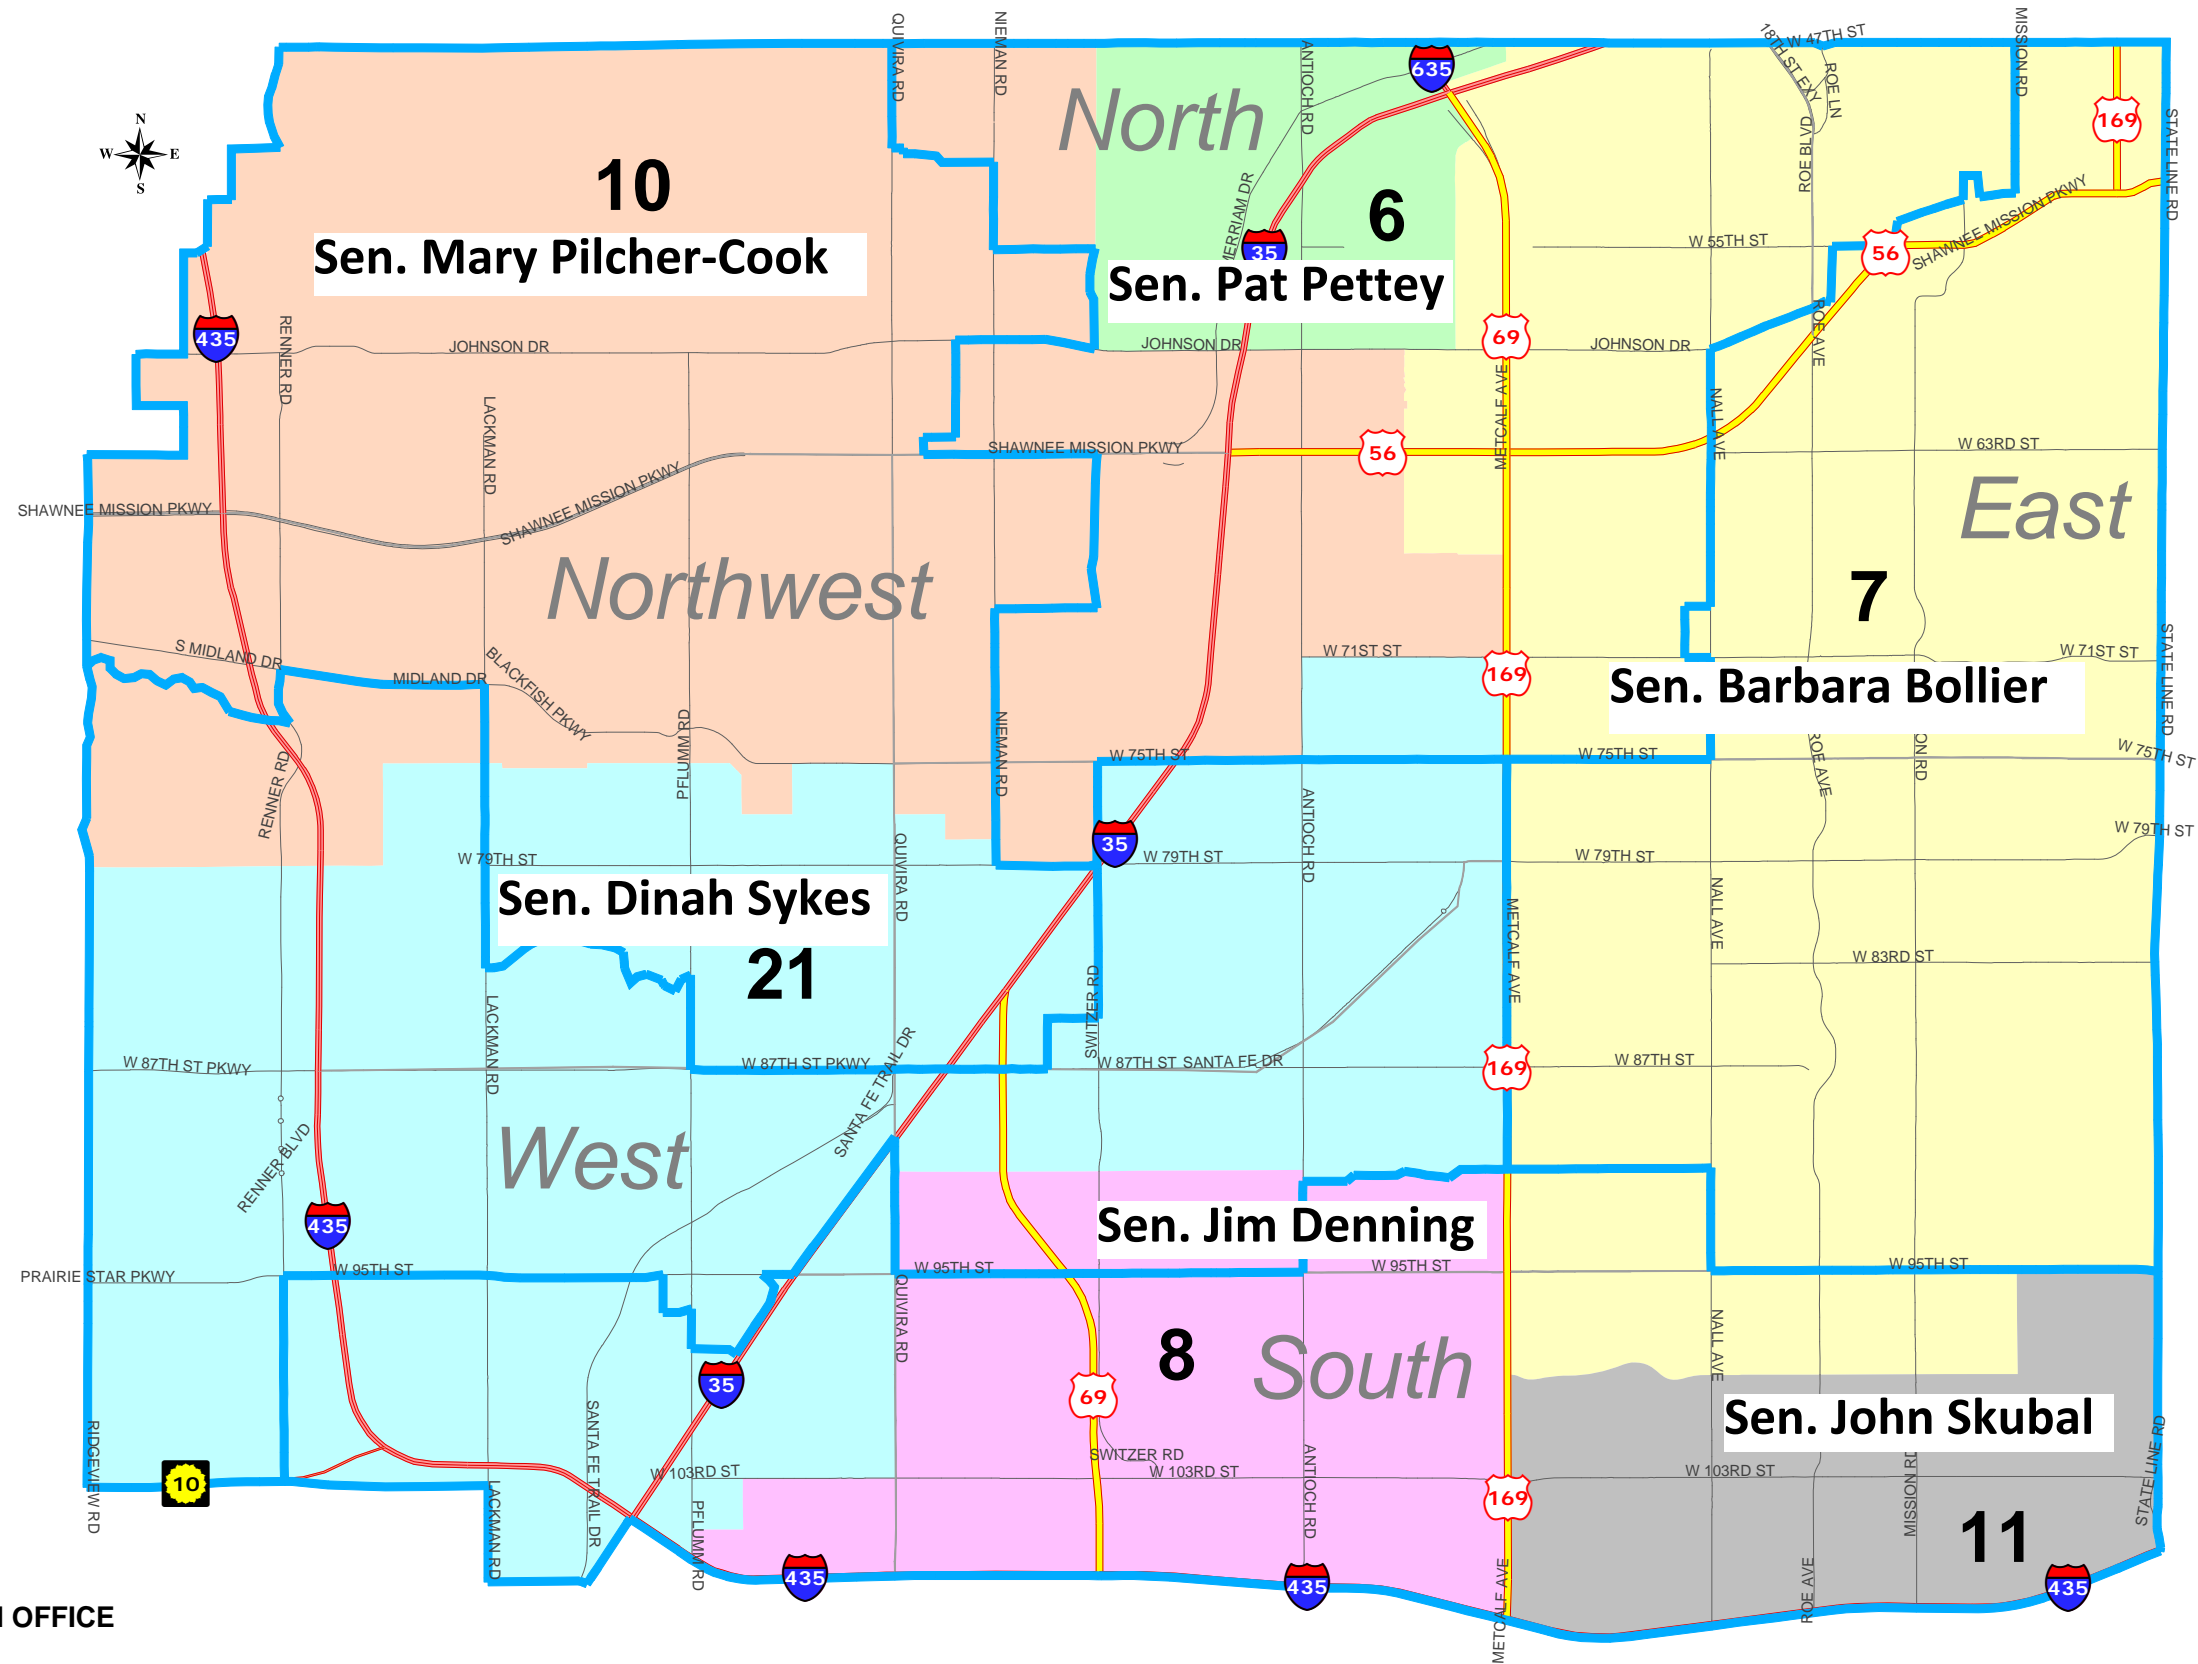

SCHOOL BOARD MEMBER DISTRICTS AND STATE SENATE DISTRICTS

SHAWNEE MISSION UNIFIED SCHOOL DISTRICT 512

PREPARED BY
JOHNSON COUNTY ELECTION OFFICE

2101 E. Kansas City Road
Olathe, Kansas 66061
(913) 782-3441

Copyright 2003-2012, Johnson County Election Office

SMAC-PTA Updated 5/4/2017

November 8, 2012